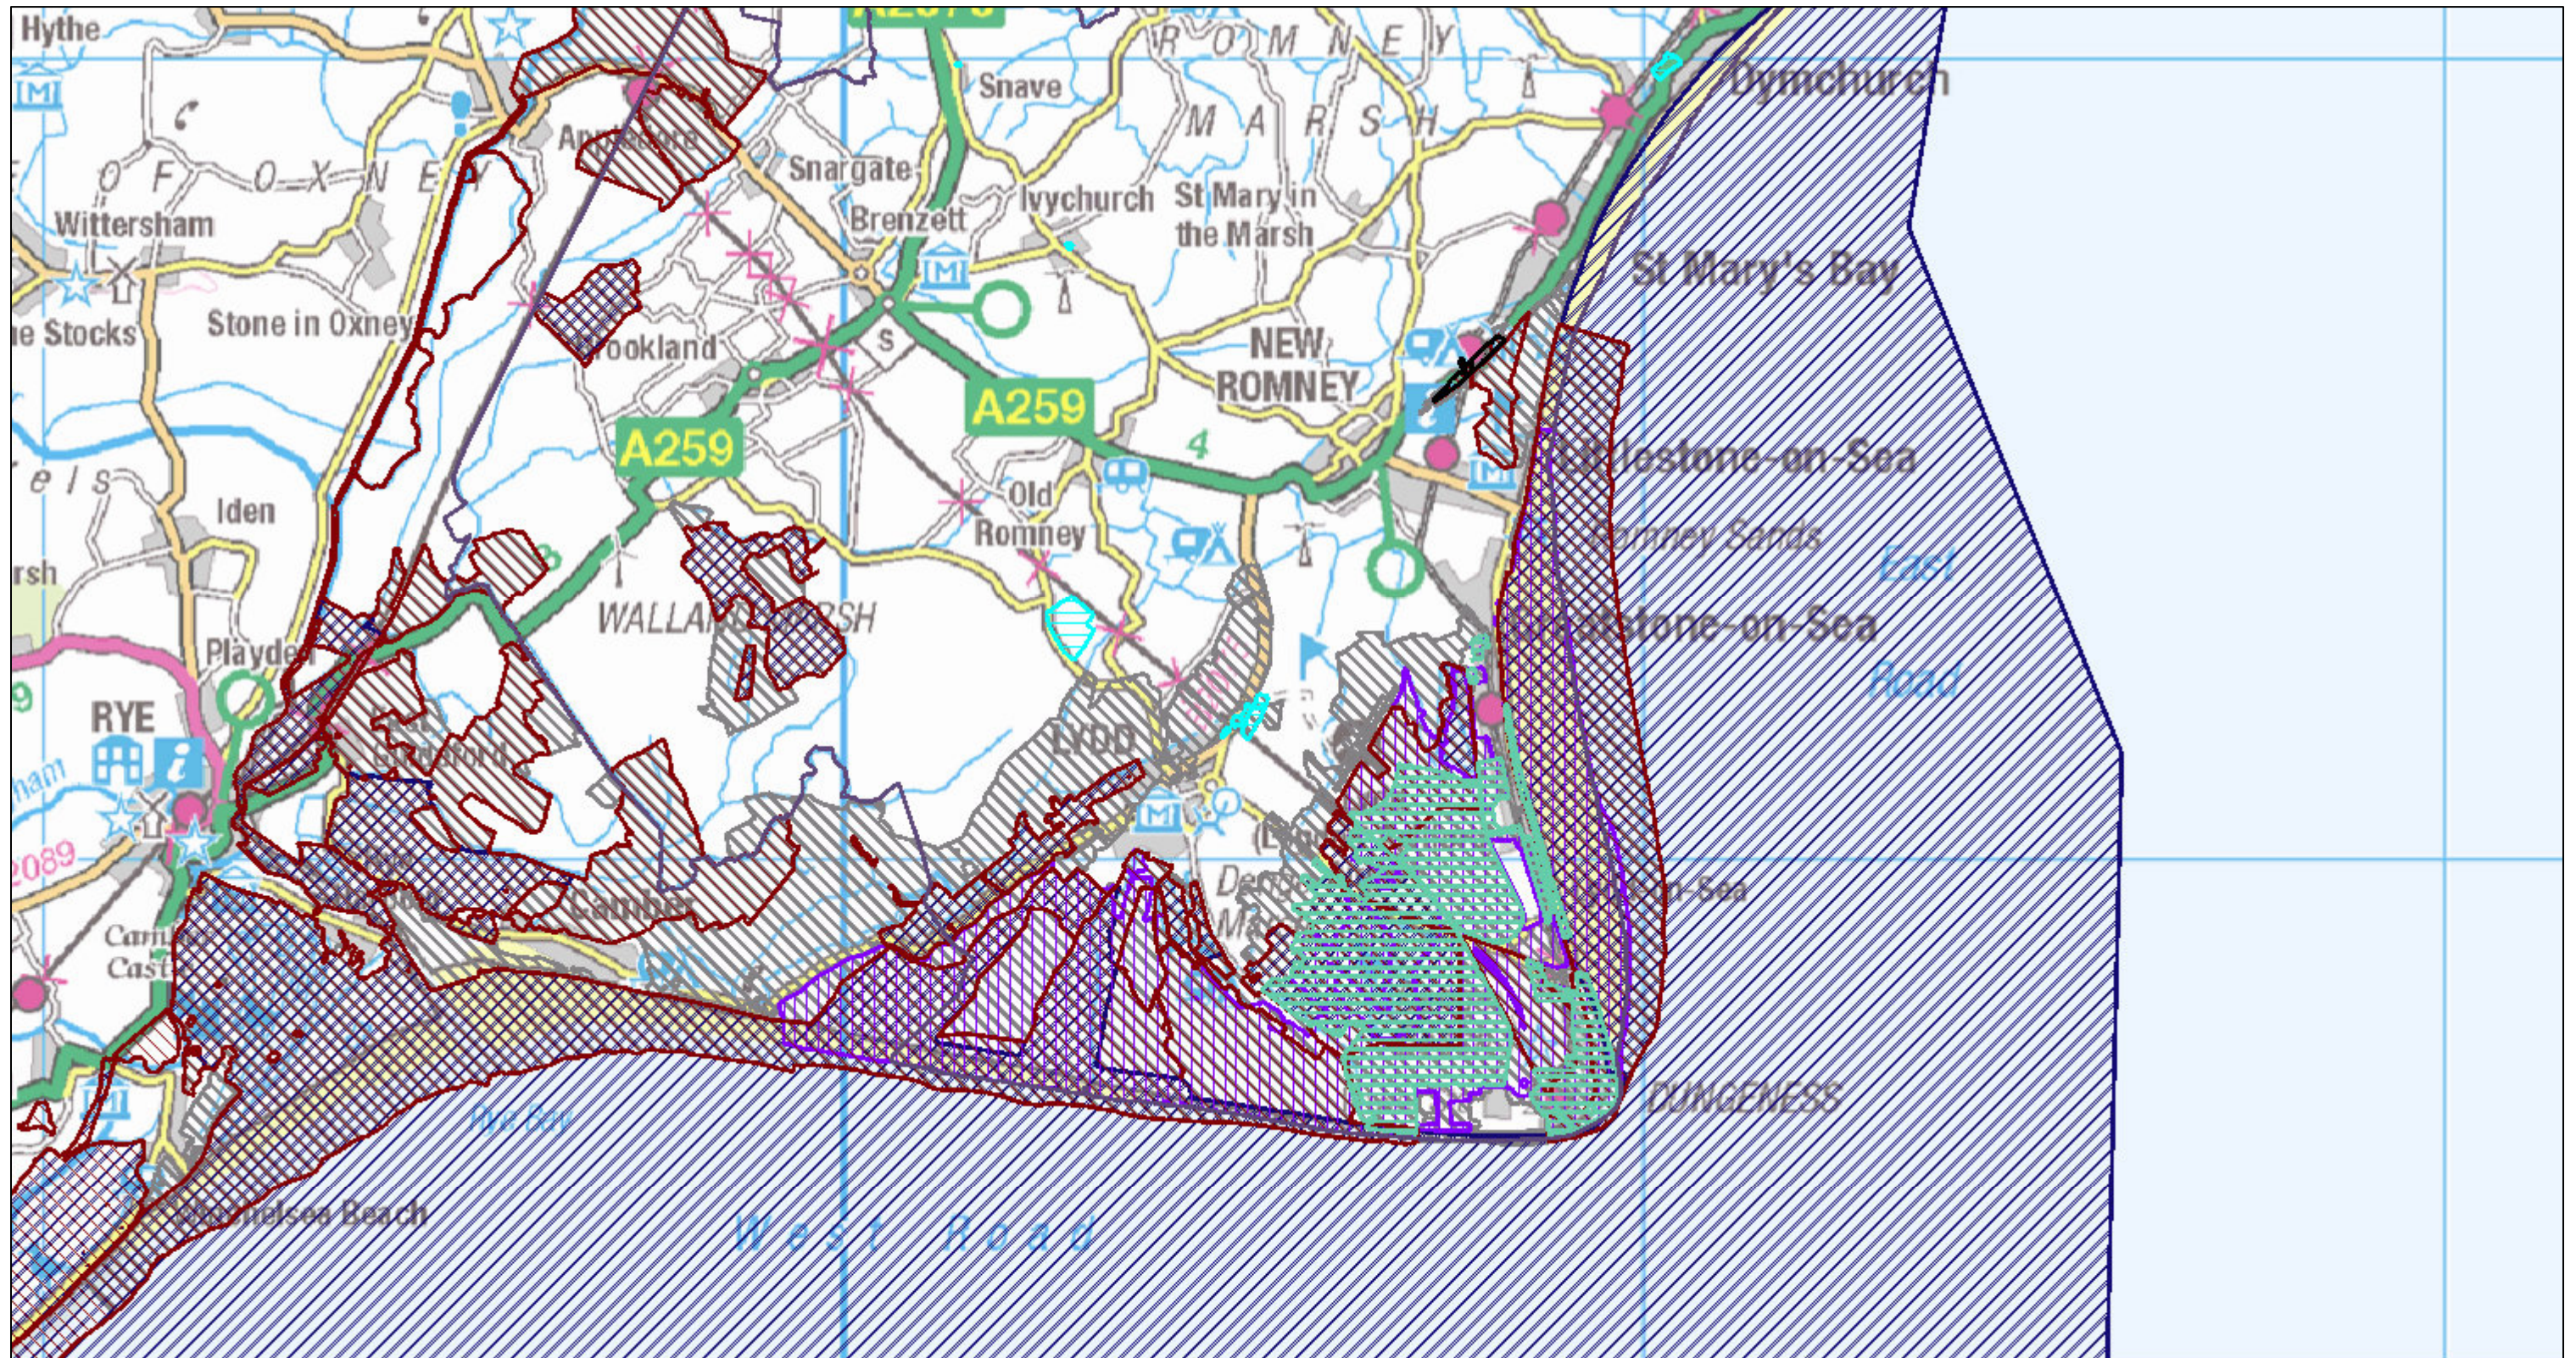

Environmental Designations in the Dungeness Area

- | | |
|-------------------------|-------------------------------------|
| District Boundary | Ramsar |
| Local Nature Reserves | Special Areas of Conservation |
| Local Wildlife Sites | Special Protection Areas |
| National Nature Reserve | Site of Special Scientific Interest |

Contains Ordnance Survey data
 © Crown copyright and database right
 Folkestone & Hythe District Council 100019677 - 2022